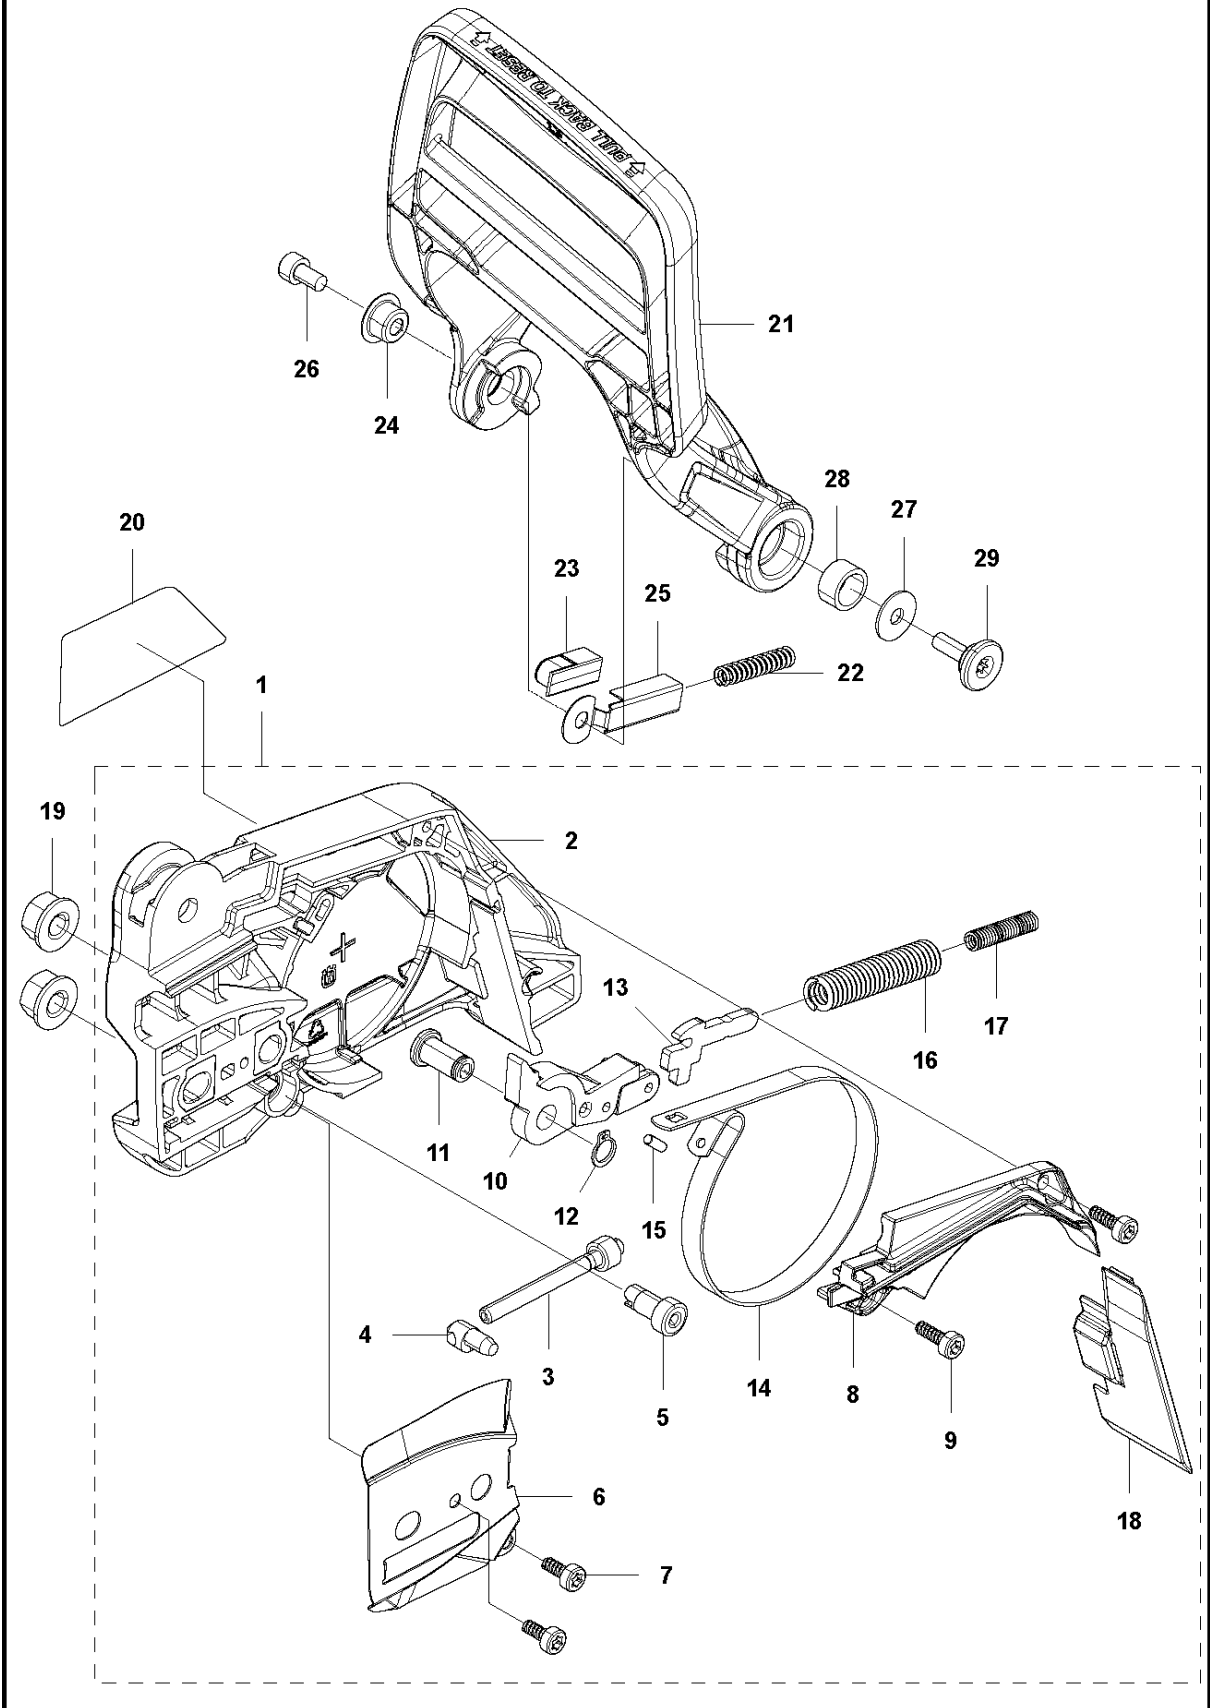

# SPARE PARTS LIST

CHAIN SAWS

543 XPG, 2013-03

**A** 543XP, 543XPG  
CHAIN BRAKE & CLUTCH COVER

## CHAIN BRAKE &amp; CLUTCH COVER

543 XPG, 2013-03

Ref	Part No	Description	Remark	QTY	KIT
1	577 43 38-01	CLUTCH COVER ASSY		1	
2	577 43 39-01	CLUTCH COVER		1	1
3	513 63 77-01	SCREW		1	1
4	513 70 14-01	NUT		1	1
5	513 63 79-01	GEAR		1	1
6	576 98 39-01	PLATE		1	1
7	576 98 41-01	SCREW	T4x10-T27	2	1
8	576 98 38-01	COVER LID		1	1
9	576 98 40-01	SCREW	T4x12-T27	2	1
10	576 98 35-01	BRAKE LEVER		1	1
11	577 00 82-01	PIN		1	1
12	579 19 02-01	RING		1	1
13	516 82 56-01	ARM		1	1
14	580 49 08-01	BRAKE BAND		1	1
15	521 07 54-01	ROLLER		1	1
16	516 82 66-01	BRAKE SPRING		1	1
17	513 96 59-01	SPRING		1	1
18	576 98 42-01	WEAR PROTECTION		1	1
19	575 96 08-01	NUT FLANGE	M8xP1.25	2	
20	577 43 64-01	DECAL		1	
21	581 64 73-02	HAND GUARD		1	
22	576 98 45-01	SPRING		1	
23	576 98 46-01	CATCH		1	
24	576 98 49-01	SPACER		1	
25	576 98 50-01	WEAR PROTECTION		1	
26	529 26 81-01	BOLT	M5x9-T27	1	
27	513 28 71-01	WASHER		1	
28	576 98 52-01	SPACER		1	
29	526 83 45-01	SCREW		1	

## CLUTCH &amp; OIL PUMP

543 XPG, 2013-03

Ref	Part No	Description	Remark	QTY	KIT
1	521 57 99-01	OILPIPE COMP		1	
2	521 58 00-01	FILTER		1	1
3	513 61 88-01	PIPE		1	
4	576 98 53-01	BAR MOUNT PLATE		1	
5	576 98 54-01	SCREW	M4x10-T27	1	
8	585 00 60-01	CLUTCH ASSY		1	
9	514 19 74-01	SHOE		3	8
10	585 00 61-01	CLUTCH SPRING		1	8
11	521 57 94-01	BOSS		1	8
12	513 62 57-01	PLATE		1	
13	513 95 61-01	DRUM	325P	1	
14	514 23 94-01	RIM		1	
15	513 70 12-01	BEARING		1	
16	521 58 65-01	OIL PUMP SET	325P	1	
17	511 19 45-01	WORM		1	16
18	506 74 57-01	BOLT	M4x16-T27	2	
19	576 98 31-01	PUMP COVER		1	
20	521 51 57-01	BOLT	M4x12-T27	2	