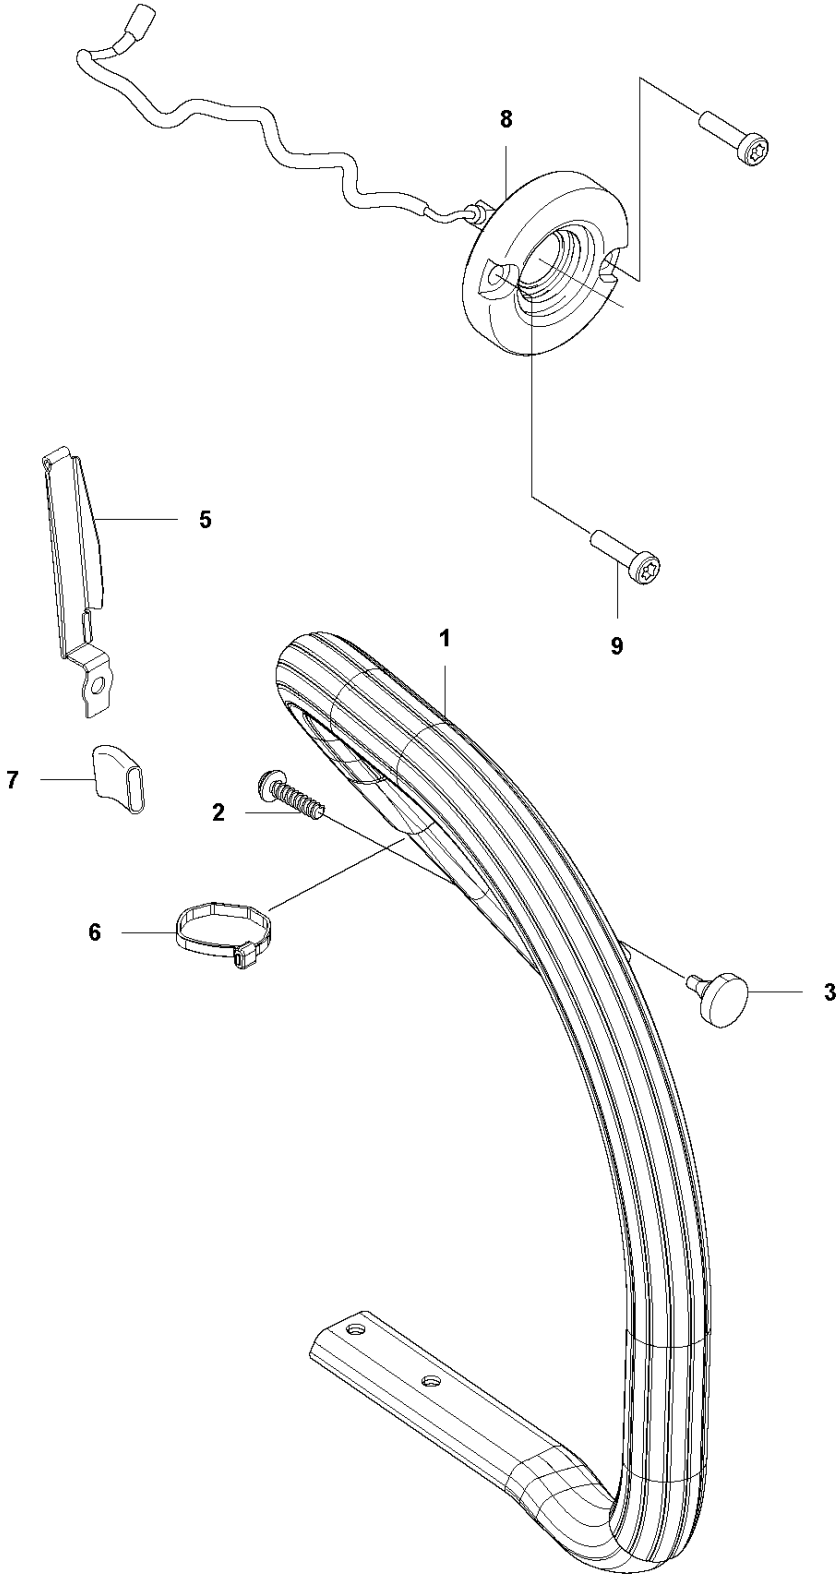

K2 543XPG
HEATED HANDLES

HANDLES HEATED

543 XPG, 2013-03

Ref	Part No	Description	Remark	QTY KIT
1	577 43 61-01	FRONT HANDLE ASSY		1
2	521 51 80-01	SCREW		4
3	513 74 96-01	HELPER(P)		1
5	512 41 16-01	PLATE		1
6	506 61 05-01	BAND		1
7	512 41 20-01	TUBE		1
8	512 41 27-01	COIL		1
9	506 74 57-01	BOLT	M4x16-T27	2