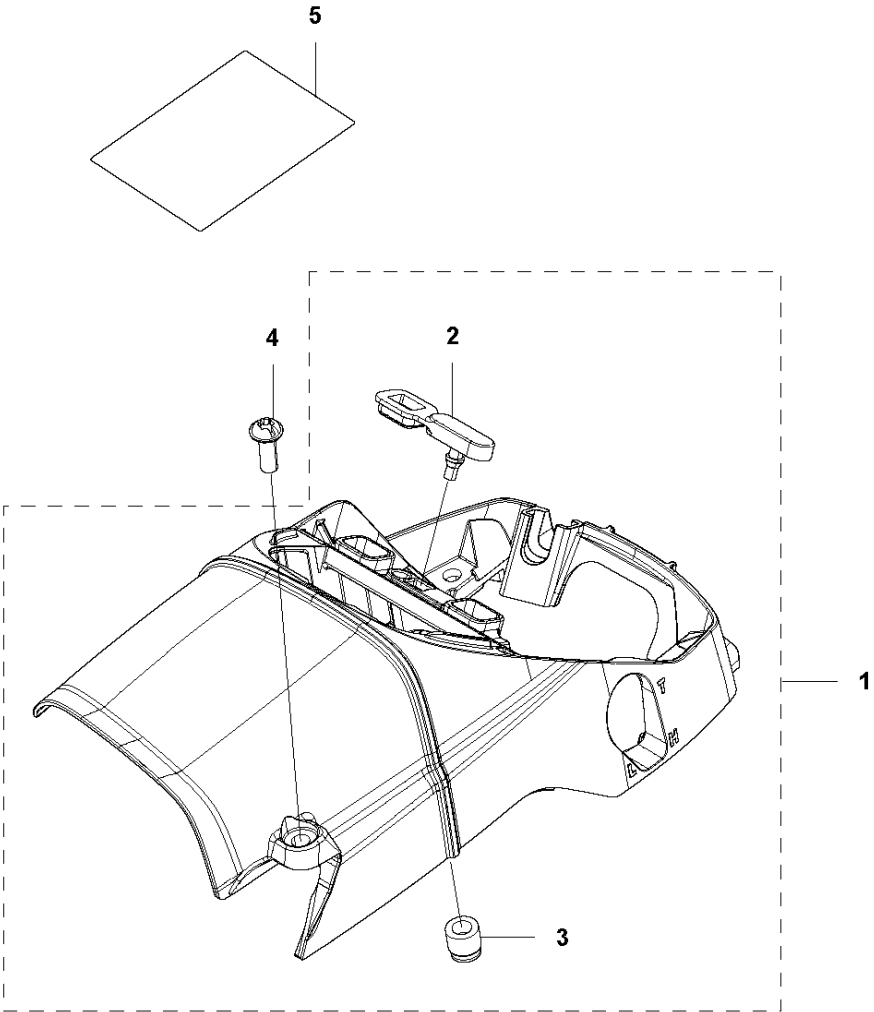

C 543XP, 543XPG
CYLINDER COVER

CYLINDER COVER

543 XPG, 2013-03

Ref	Part No	Description	Remark	QTY	KIT
1	577 43 77-01	CYLINDER COVER ASSY		1	
2	578 01 64-01	GROMMET		1	1
3	514 24 82-01	GROMMET		1	1
4	579 19 13-01	SCREW	M5x14-T27	4	
5	577 43 66-02	DECAL		1