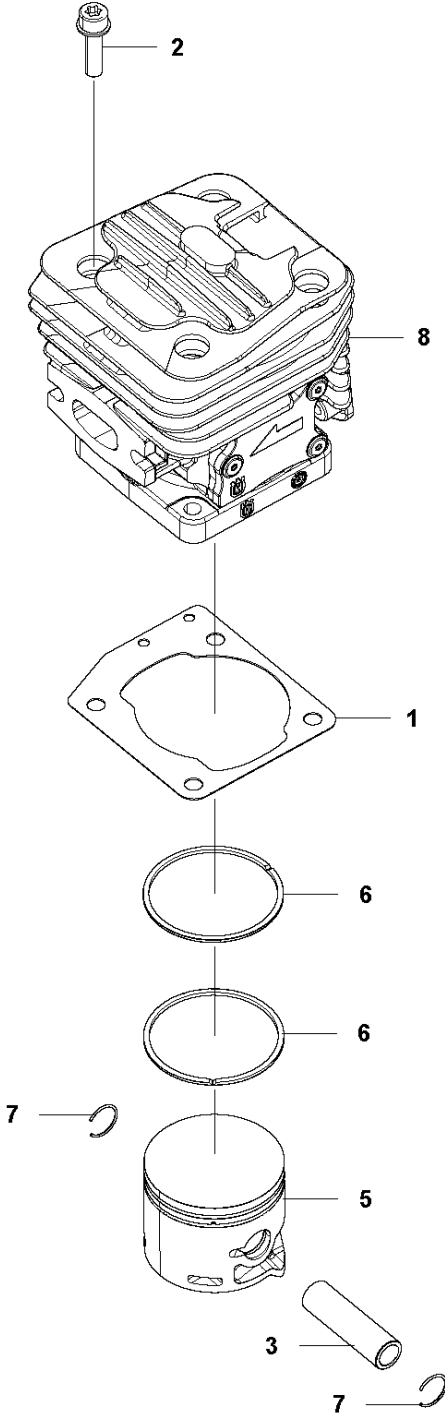

D 543XP, 543XPG
CYLINDER PISTON

CYLINDER PISTON

543 XPG, 2013-03

Ref	Part No	Description	Remark	QTY KIT
1	576 97 70-01	GASKET		1
2	510 90 46-01	BOLT	M5x20-T27/P	4
3	512 48 49-01	PIN		1
5	581 75 59-01	PISTON		1
6	579 02 97-01	PISTON RING		2
7	516 28 30-01	RING		2
8	577 40 50-01	CYLINDER ASSY		1