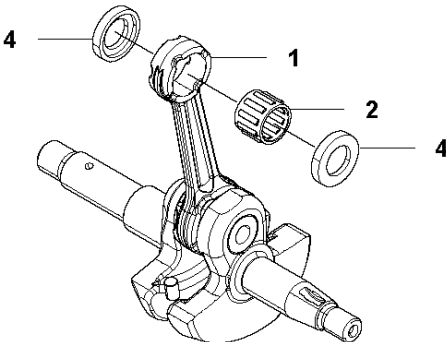

E 543XP, 543XPG
CRANKSHAFT

CRANKSHAFT

543 XPG, 2013-03

Ref	Part No	Description	Remark	QTY KIT
1	576 97 20-01	CRANKSHAFT ASSY		1
2	579 02 98-01	NEEDLE BEARING		1
4	513 75 24-01	WASHER		2