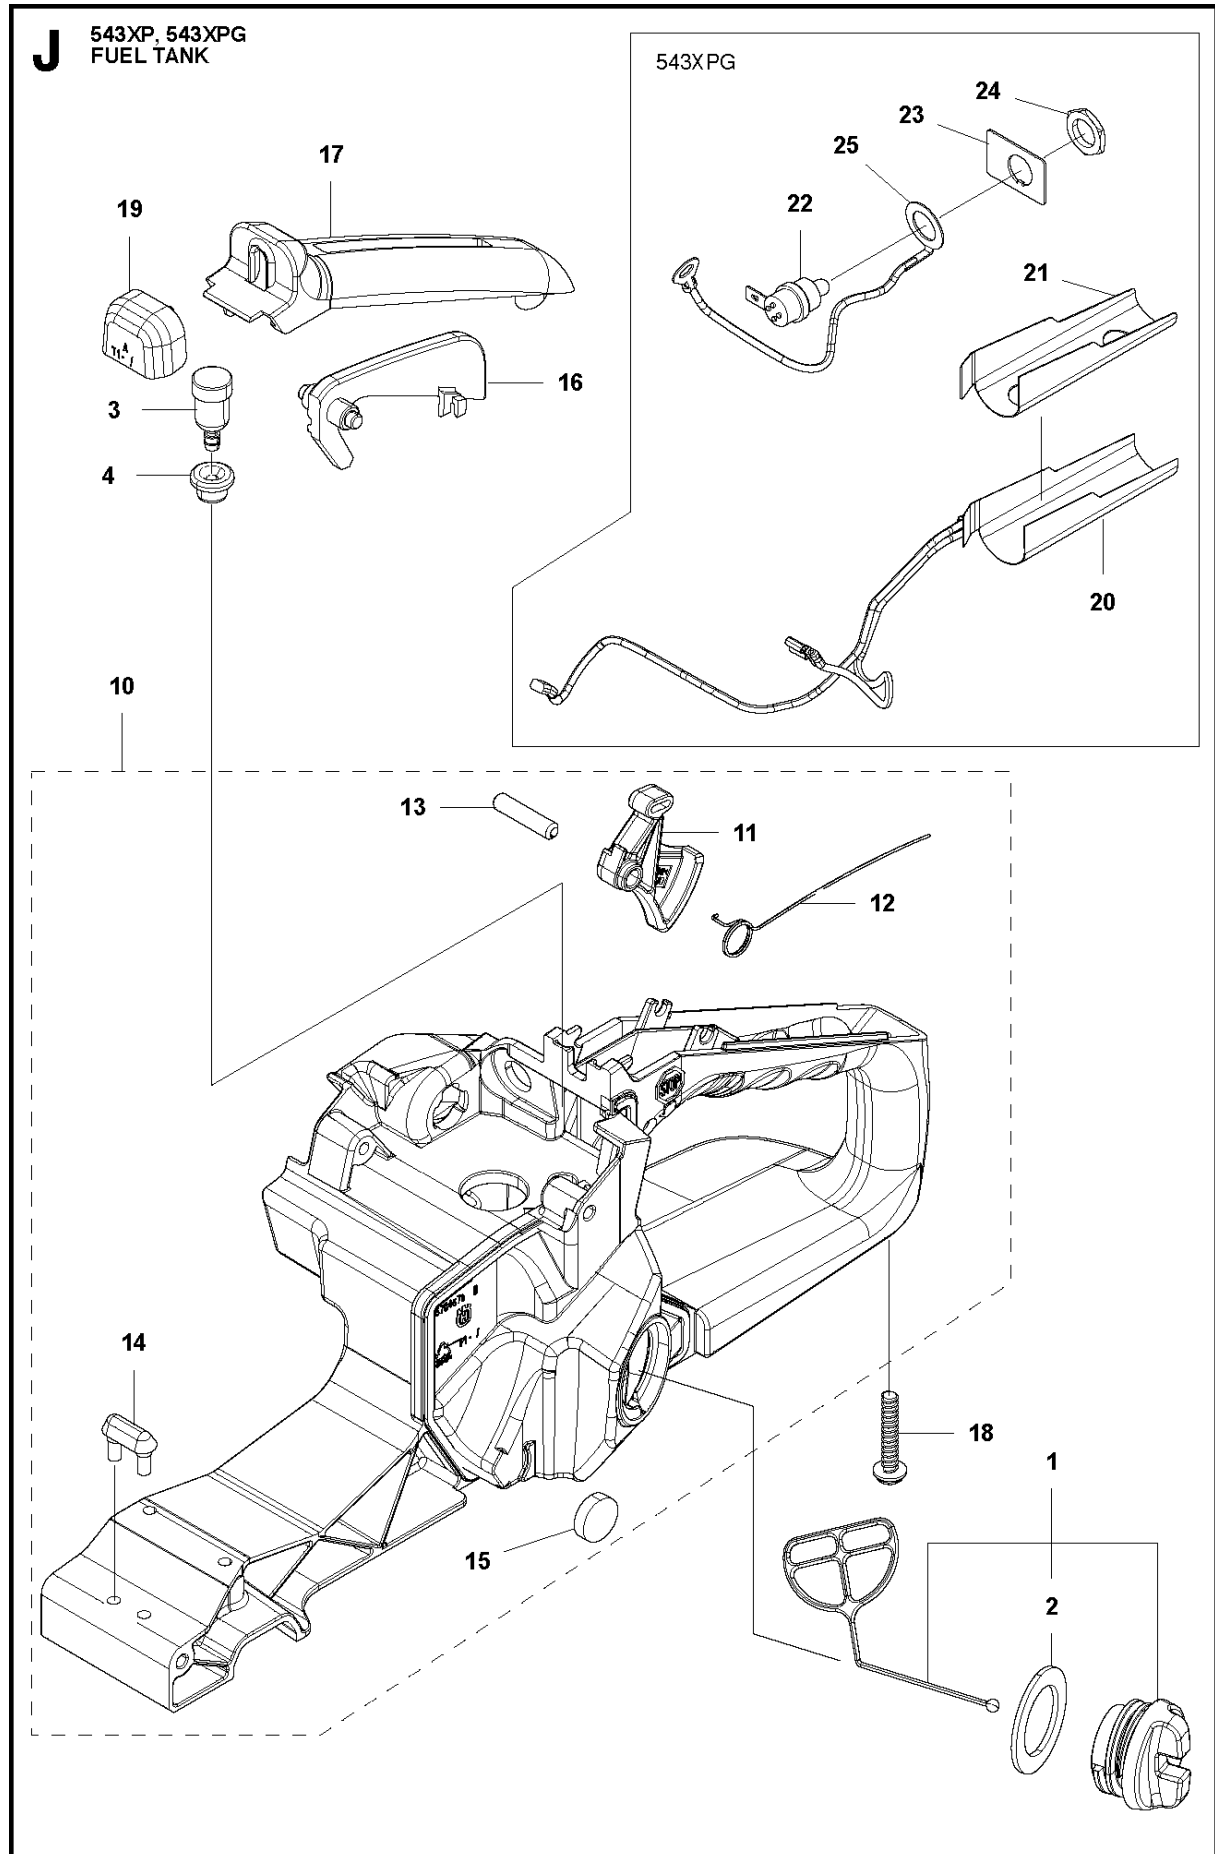

FUEL TANK

543 XPG, 2013-03

Ref	Part No	Description	Remark	QTY	KIT
1	580 75 91-01	TANK CAP ASSY		1	
2	579 51 80-01	GASKET		1	1
3	513 75 15-01	BREATHER		1	
4	514 20 14-01	GROMMET		1	
10	579 52 84-01	HANDLE ASSY	543XPG	1	
11	580 69 47-02	THROTTLE LEVER		1	10
12	505 04 80-01	SPRING		1	10
13	505 04 81-01	SPRING PIN		1	10
14	513 62 02-01	DAMPER(A)		1	10
15	513 75 02-01	HELPER(M)		1	10
16	577 43 54-01	ARM		1	
17	583 95 08-01	COVER		1	
18	521 51 83-01	SCREW		1	
19	580 73 30-01	SUPPORT		1	
20	512 41 21-01	HEATER	543XPG	1	
21	512 41 22-01	PLATE	543XPG	1	
22	579 41 40-01	SWITCH	543XPG	1	
23	513 61 25-01	PLATE	543XPG	1	
24	513 61 26-01	NUT	543XPG	1	
25	512 41 19-01	CORD	543XPG	1