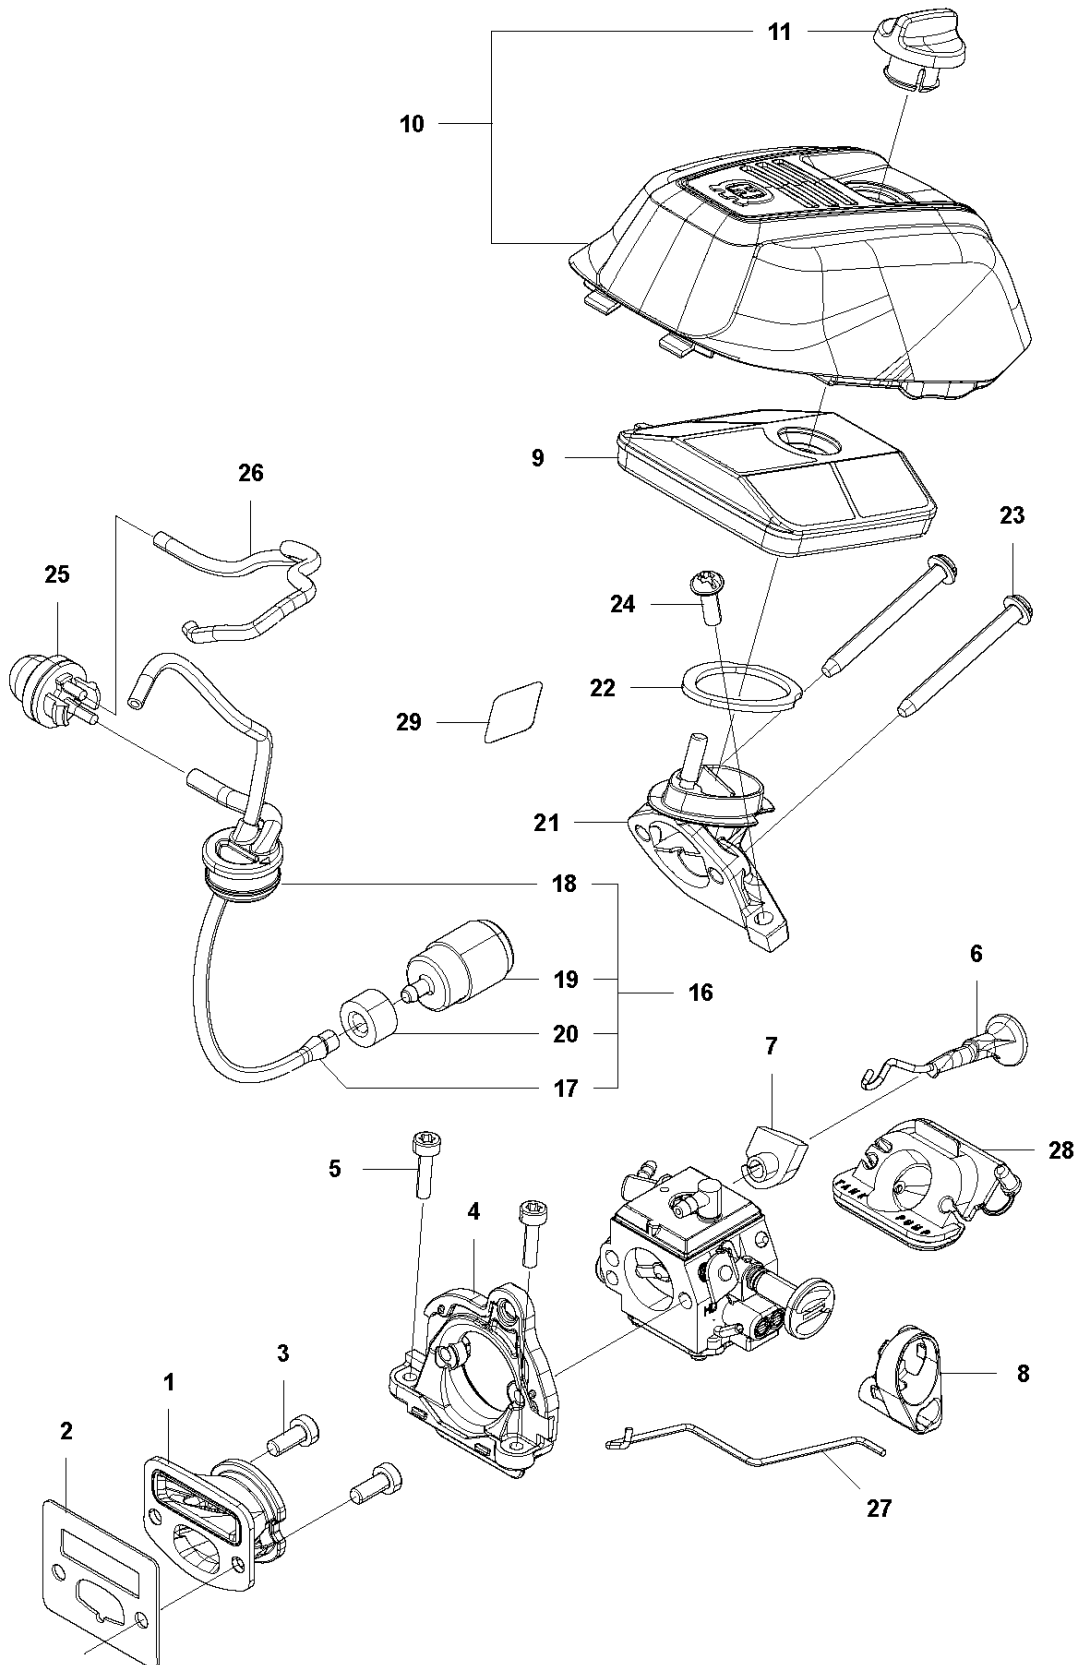

G 543XP, 543XPG
CARBURETOR & AIR FILTER

CARBURETOR & AIR FILTER

543 XPG, 2013-03

Ref	Part No	Description	Remark	QTY	KIT
1	576 98 01-01	INLET PIPE ASSY		1	
2	579 18 71-01	GASKET		1	
3	522 63 85-01	BOLT	M5x12-T27	2	
4	579 18 10-01	FLANGE		1	
5	506 74 57-01	BOLT	M4x16-T27	2	
6	577 43 32-01	ROD		1	
7	577 43 33-01	GROMMET		1	
8	576 98 04-01	GROMMET		1	
9	513 79 46-01	CLEANER		1	
10	577 43 35-01	AIR FILTER COVER		1	
11	577 43 37-01	KNOB		1	10
16	579 20 40-01	FUEL HOSE ASSY		1	
17	579 51 84-03	FUEL HOSE		1	16
18	578 77 81-01	GROMMET		1	16
19	506 74 26-01	FILTER		1	
20	513 75 08-01	COLLAR		1	16
21	576 98 07-01	MANIFOLD		1	
22	581 35 62-01	SEAL		1	
23	580 37 01-01	BOLT		2	
24	579 19 13-01	SCREW		1	
25	513 78 93-01	PUMP		1	
26	580 60 72-01	FUEL HOSE		1	
27	576 98 06-01	THROTTLE ROD		1	
28	512 46 31-01	GROMMET		1	
29	580 69 55-01	DECAL		1