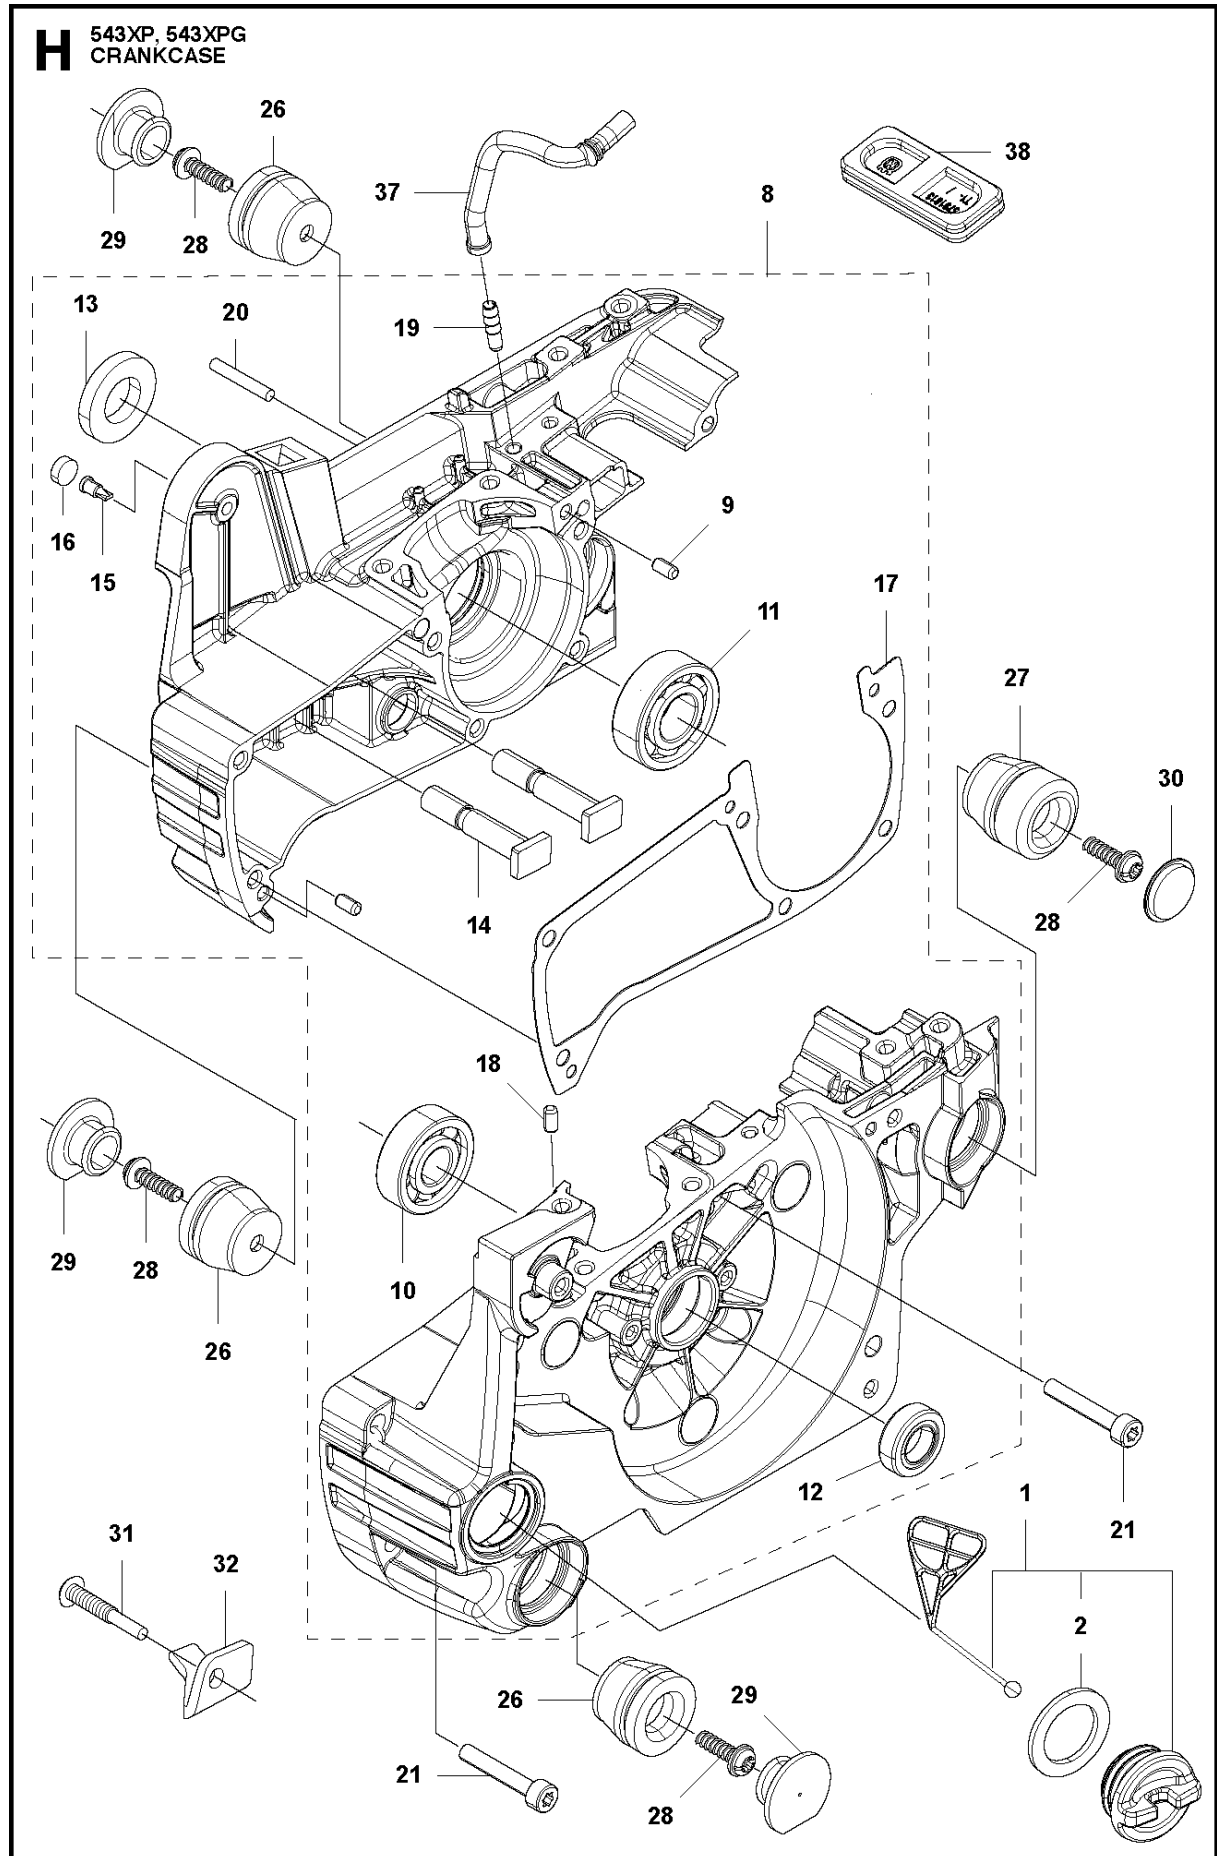

CRANKCASE

543 XPG, 2013-03

Ref	Part No	Description	Remark	QTY	KIT
1	511 06 43-01	CAP ASSY		1	
2	505 04 61-01	GASKET		1	1
8	577 43 27-01	CRANKCASE ASSY		1	
9	577 16 74-01	PIN		2	
10	513 74 63-01	BEARING		1	8
11	502 84 91-01	BEARING		1	8
12	504 12 15-01	SEALING		1	8
13	581 28 49-01	SEAL		1	8
14	513 74 62-01	BOLT		2	8
15	516 96 19-01	AIR CONTROL BREATHER		1	8
16	513 74 64-01	SEAL		1	8
17	576 97 62-01	GASKET CRANKCASE		1	8
18	578 28 12-01	PIN		1	8
19	578 19 67-01	FITTING		1	8
20	521 52 24-01	PIN		1	8
21	515 38 81-01	BOLT	M5x30-T27	6	
26	513 56 04-01	DAMPER		3	
27	512 45 83-01	DAMPER		1	
28	521 51 79-01	SCREW	T5x16-T27	4	
29	513 82 61-01	HUB CAP		3	
30	513 94 51-01	HUB CAP		1	
31	577 82 37-01	SCREW		1	
32	579 21 02-01	CHAIN CATCHER		1	
37	577 02 95-01	PIPE		1	
38	579 18 13-01	GROMMET		1