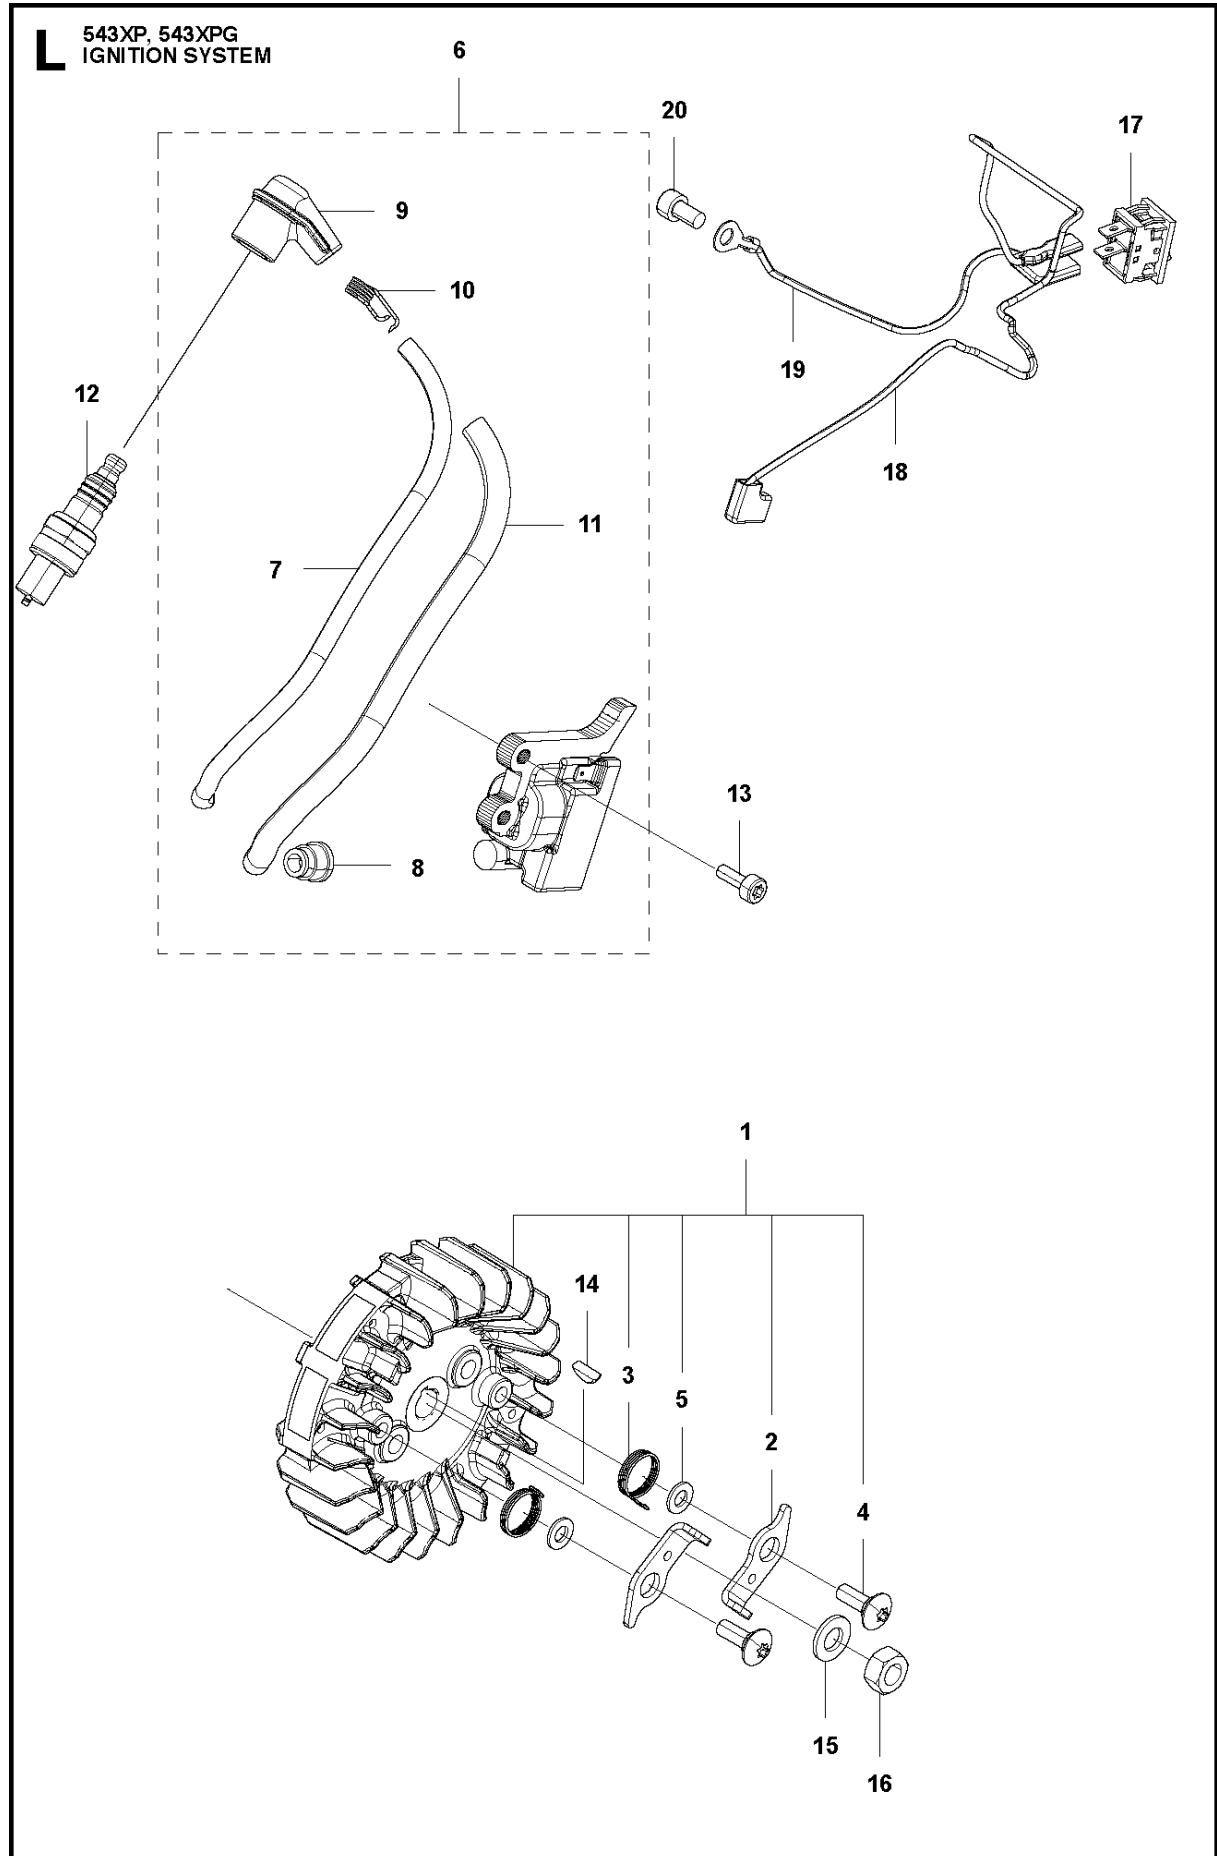

IGNITION SYSTEM

543 XPG, 2013-03

Ref	Part No	Description	Remark	QTY	KIT
1	579 46 59-01	FLYWHEEL ASSY	543XPG	1	
2	576 98 25-01	PAWL		2	1
3	514 24 09-01	SPRING		2	1
4	577 82 36-01	SCREW	M5x12-T27	2	1
5	506 61 44-01	WASHER		2	1
6	585 05 91-01	IGNITION MODULE ASSY		1	
7	577 33 55-01	CODE		1	6
8	505 04 28-01	HUB CAP		1	6
9	512 44 40-01	HUB CAP		1	6
10	504 11 82-01	SPRING		1	6
11	577 33 56-01	TUBE		1	6
12	521 23 34-01	SPARK PLUG	NGK CMR7H	1	
13	506 74 57-01	BOLT	M4x16-T27	2	
14	506 68 94-01	KEY		1	
15	510 48 81-01	WASHER		1	
16	514 23 92-01	NUT		1	
17	586 24 68-01	STOP SWITCH		1	
18	576 98 30-01	CORD		1	
19	513 76 62-01	CORD		1	
20	529 26 81-01	BOLT	M5x9-T27	1