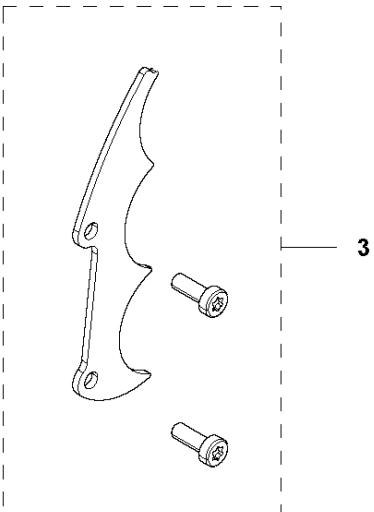

P 543XP, 543XPG
ACCESSORIES

ACCESSORIES

543 XPG, 2013-03

Ref	Part No	Description	Remark	QTY KIT
1	521 53 29-01	WRENCH		1
2	580 65 98-01	WINTER COVER		1
3	579 49 73-01	SPIKE		1
4	513 63 56-01	DRIVER		1
5	584 40 91-01	ALLEN KEY	T27	1