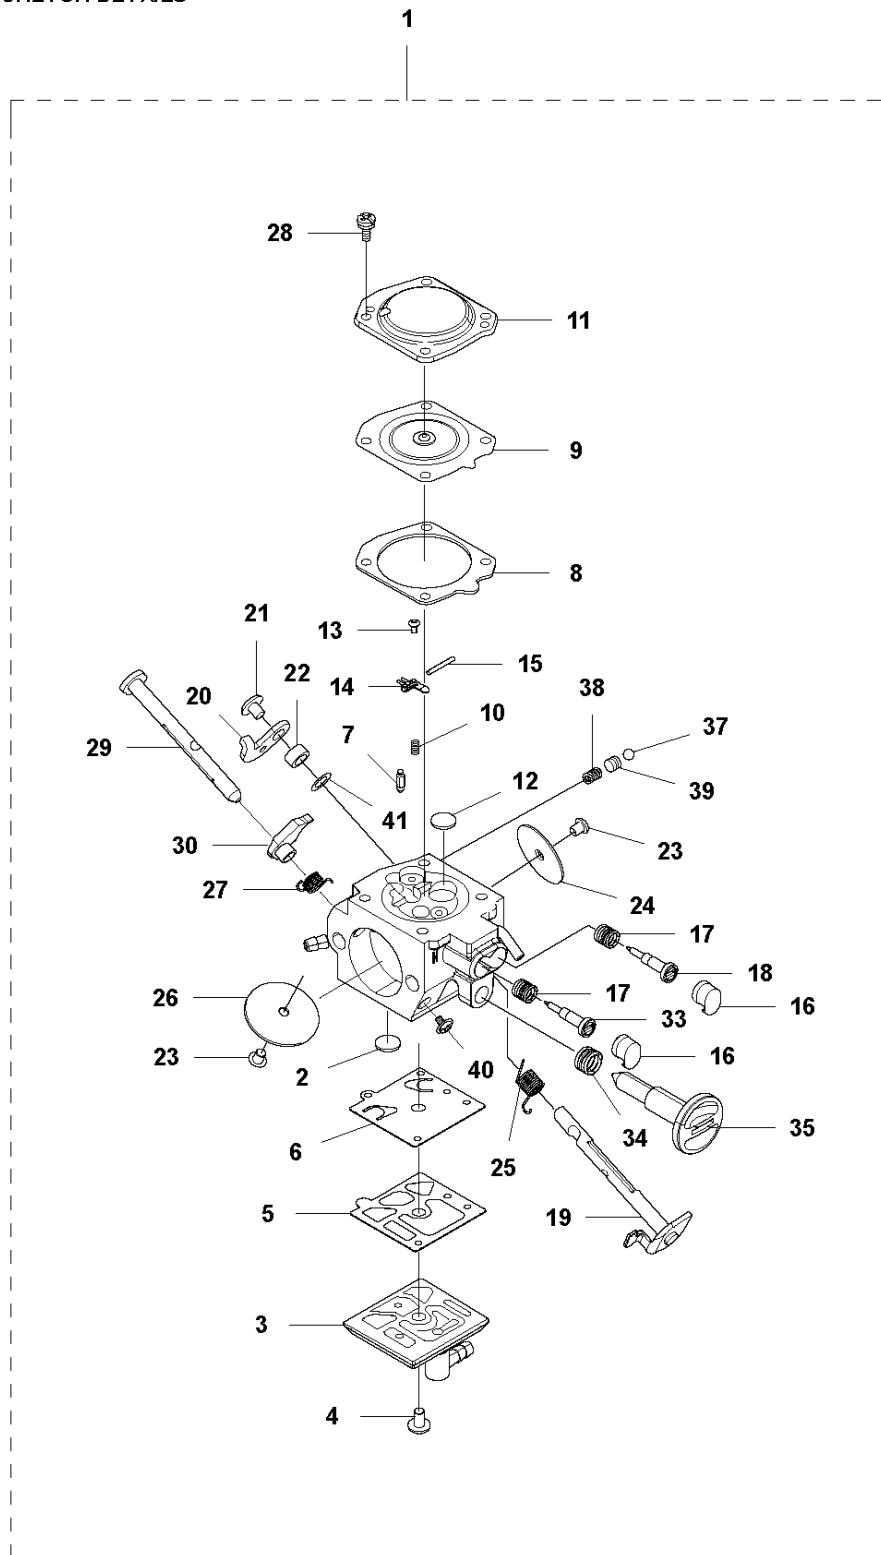

N2 543XP, 543XPG
CARBURETOR DETAILS

Walbro HD-54B

CARBURETOR DETAILS

543 XPG, 2013-03

Ref	Part No	Description	Remark	QTY KIT	
1	580 79 84-01	CARBURETTOR	EU	1	
2	520 95 70-01	SCREEN		1	1
3	579 49 21-01	COVER		1	1
4	513 30 13-01	SCREW		1	1
5	514 24 27-01	GASKET		1	1
6	585 39 98-01	DIAPHRAGM PUMP		1	1
7	521 08 54-01	VALVE.INLET		1	1
8	514 24 28-01	GASKET		1	1
9	579 49 22-01	DIAPHRAGM		1	1
10	516 98 00-01	SPRING		1	1
11	585 39 99-01	COVER		1	1
12	516 34 29-01	PLUG		1	1
13	520 97 73-01	SCREW		1	1
14	514 24 29-01	LEVER		1	1
15	520 97 74-01	PIN		1	1
16	578 91 30-01	CAP		2	1
17	578 91 28-01	SPRING		2	1
18	580 24 21-01	NEEDLE		1	1
19	585 40 00-01	SHAFT ASSY		1	1
20	579 49 26-01	LEVER		1	1
21	520 75 98-01	SCREW		1	1
22	580 24 24-01	SPACER		1	1
23	579 49 28-01	SCREW		2	1
24	579 49 29-01	VALVE		1	1
25	579 49 30-01	SPRING		1	1
26	579 49 31-01	VALVE		1	1
27	581 29 80-01	SPRING		1	1
28	520 97 88-01	SCREW ASSY		4	1
29	581 29 81-01	SHAFT ASSY		1	1
30	581 29 82-01	LEVER		1	1
33	580 24 26-01	NEEDLE HIGH SPEED		1	1
34	521 06 63-01	SPRING		1	1
35	513 79 28-01	SCREW		1	1
37	580 24 27-01	BALL		1	1
38	505 05 79-01	SPRING		1	1
39	580 24 28-01	PISTON ASSY		1	1
40	581 29 83-01	SCREW		1	1
41	506 74 61-01	WASHER		1