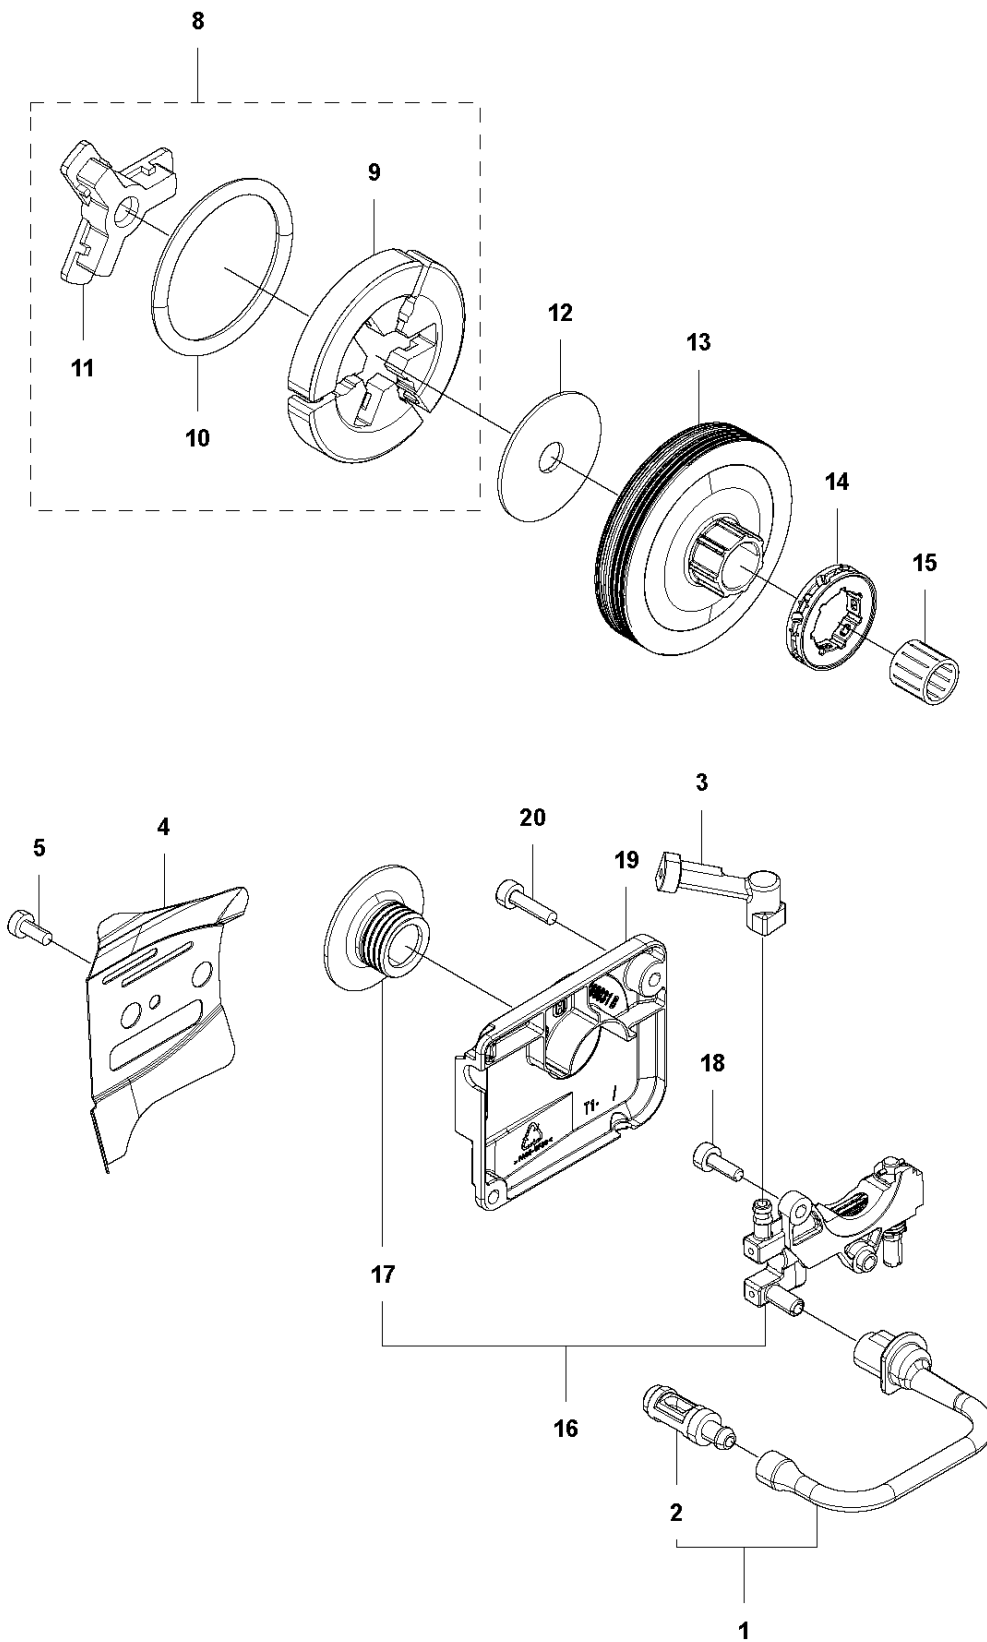

# SPARE PARTS LIST

CHAIN SAWS

543 XPG, 2013-03

**A** 543XP, 543XPG  
CHAIN BRAKE & CLUTCH COVER

## CHAIN BRAKE &amp; CLUTCH COVER

543 XPG, 2013-03

Ref	Part No	Description	Remark	QTY	KIT
1	577 43 38-01	CLUTCH COVER ASSY		1	
2	577 43 39-01	CLUTCH COVER		1	1
3	513 63 77-01	SCREW		1	1
4	513 70 14-01	NUT		1	1
5	513 63 79-01	GEAR		1	1
6	576 98 39-01	PLATE		1	1
7	576 98 41-01	SCREW	T4x10-T27	2	1
8	576 98 38-01	COVER LID		1	1
9	576 98 40-01	SCREW	T4x12-T27	2	1
10	576 98 35-01	BRAKE LEVER		1	1
11	577 00 82-01	PIN		1	1
12	579 19 02-01	RING		1	1
13	516 82 56-01	ARM		1	1
14	580 49 08-01	BRAKE BAND		1	1
15	521 07 54-01	ROLLER		1	1
16	516 82 66-01	BRAKE SPRING		1	1
17	513 96 59-01	SPRING		1	1
18	576 98 42-01	WEAR PROTECTION		1	1
19	575 96 08-01	NUT FLANGE	M8xP1.25	2	
20	577 43 64-01	DECAL		1	
21	581 64 73-02	HAND GUARD		1	
22	576 98 45-01	SPRING		1	
23	576 98 46-01	CATCH		1	
24	576 98 49-01	SPACER		1	
25	576 98 50-01	WEAR PROTECTION		1	
26	529 26 81-01	BOLT	M5x9-T27	1	
27	513 28 71-01	WASHER		1	
28	576 98 52-01	SPACER		1	
29	526 83 45-01	SCREW		1	

## CLUTCH &amp; OIL PUMP

543 XPG, 2013-03

Ref	Part No	Description	Remark	QTY	KIT
1	521 57 99-01	OILPIPE COMP		1	
2	521 58 00-01	FILTER		1	1
3	513 61 88-01	PIPE		1	
4	576 98 53-01	BAR MOUNT PLATE		1	
5	576 98 54-01	SCREW	M4x10-T27	1	
8	585 00 60-01	CLUTCH ASSY		1	
9	514 19 74-01	SHOE		3	8
10	585 00 61-01	CLUTCH SPRING		1	8
11	521 57 94-01	BOSS		1	8
12	513 62 57-01	PLATE		1	
13	513 95 61-01	DRUM	325P	1	
14	514 23 94-01	RIM		1	
15	513 70 12-01	BEARING		1	
16	521 58 65-01	OIL PUMP SET	325P	1	
17	511 19 45-01	WORM		1	16
18	506 74 57-01	BOLT	M4x16-T27	2	
19	576 98 31-01	PUMP COVER		1	
20	521 51 57-01	BOLT	M4x12-T27	2	